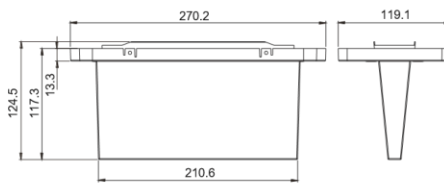

Cone Diffuser 20m Dimensional drawings (mm)