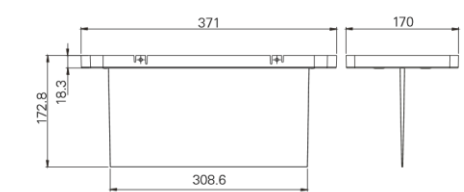

Recessed Base 30m Dimensional drawings (mm)

Cone Diffuser 30m Dimensional drawings (mm)

SafeLite 30m Exit Sign Plexiglass drawings (mm)

Corpuri de iluminat autonome

SafeLite

Date

fotometrice - versiune 20m, 60 lm