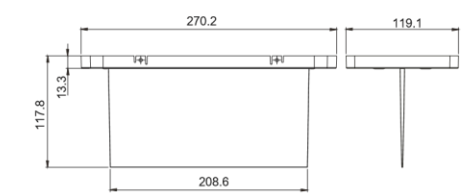

Recessed Base 30m Dimensional drawings (mm)

Cone Diffuser 30m Dimensional drawings (mm)

SafeLite 30m Exit Sign Plexiglass drawings (mm)

Corpuri de iluminat autonome

SafeLite

Date

fotometrice - versiune 20m, 60 lm