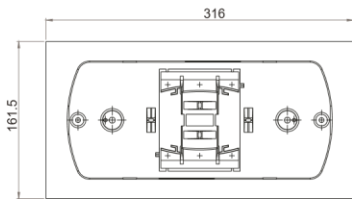

Remote control box

LUM10312	Remote control box - TLU 2
----------	----------------------------

Recessed Base 20m Dimensional drawings (mm)

Cone Diffuser 20m Dimensional drawings (mm)

SafeLite 20m Exit Sign Plexiglass drawings (mm)