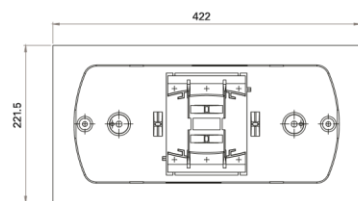

Recessed Base 30m Dimensional drawings (mm)