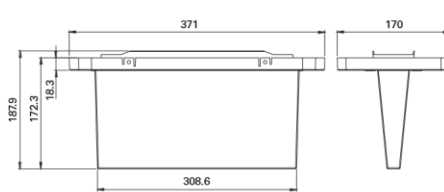

Recessed Base 30m Dimensional drawings (mm)

Cone Diffuser 30m Dimensional drawings (mm)

SafeLite 30m Exit Sign Plexiglass drawings (mm)

Corpuri de iluminat autonome

SafeLite

Date

fotometrice - versiune 20m, 60 lm