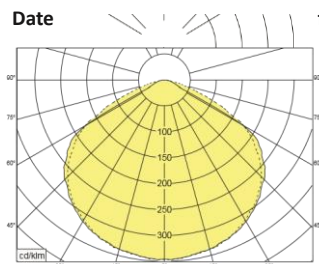

Recessed Base 30m Dimensional drawings (mm)

Cone Diffuser 30m Dimensional drawings (mm)

SafeLite 30m Exit Sign Plexiglass drawings (mm)

Corpuri de iluminat autonome

SafeLite

Date

fotometrice - versiune 20m, 60 lm