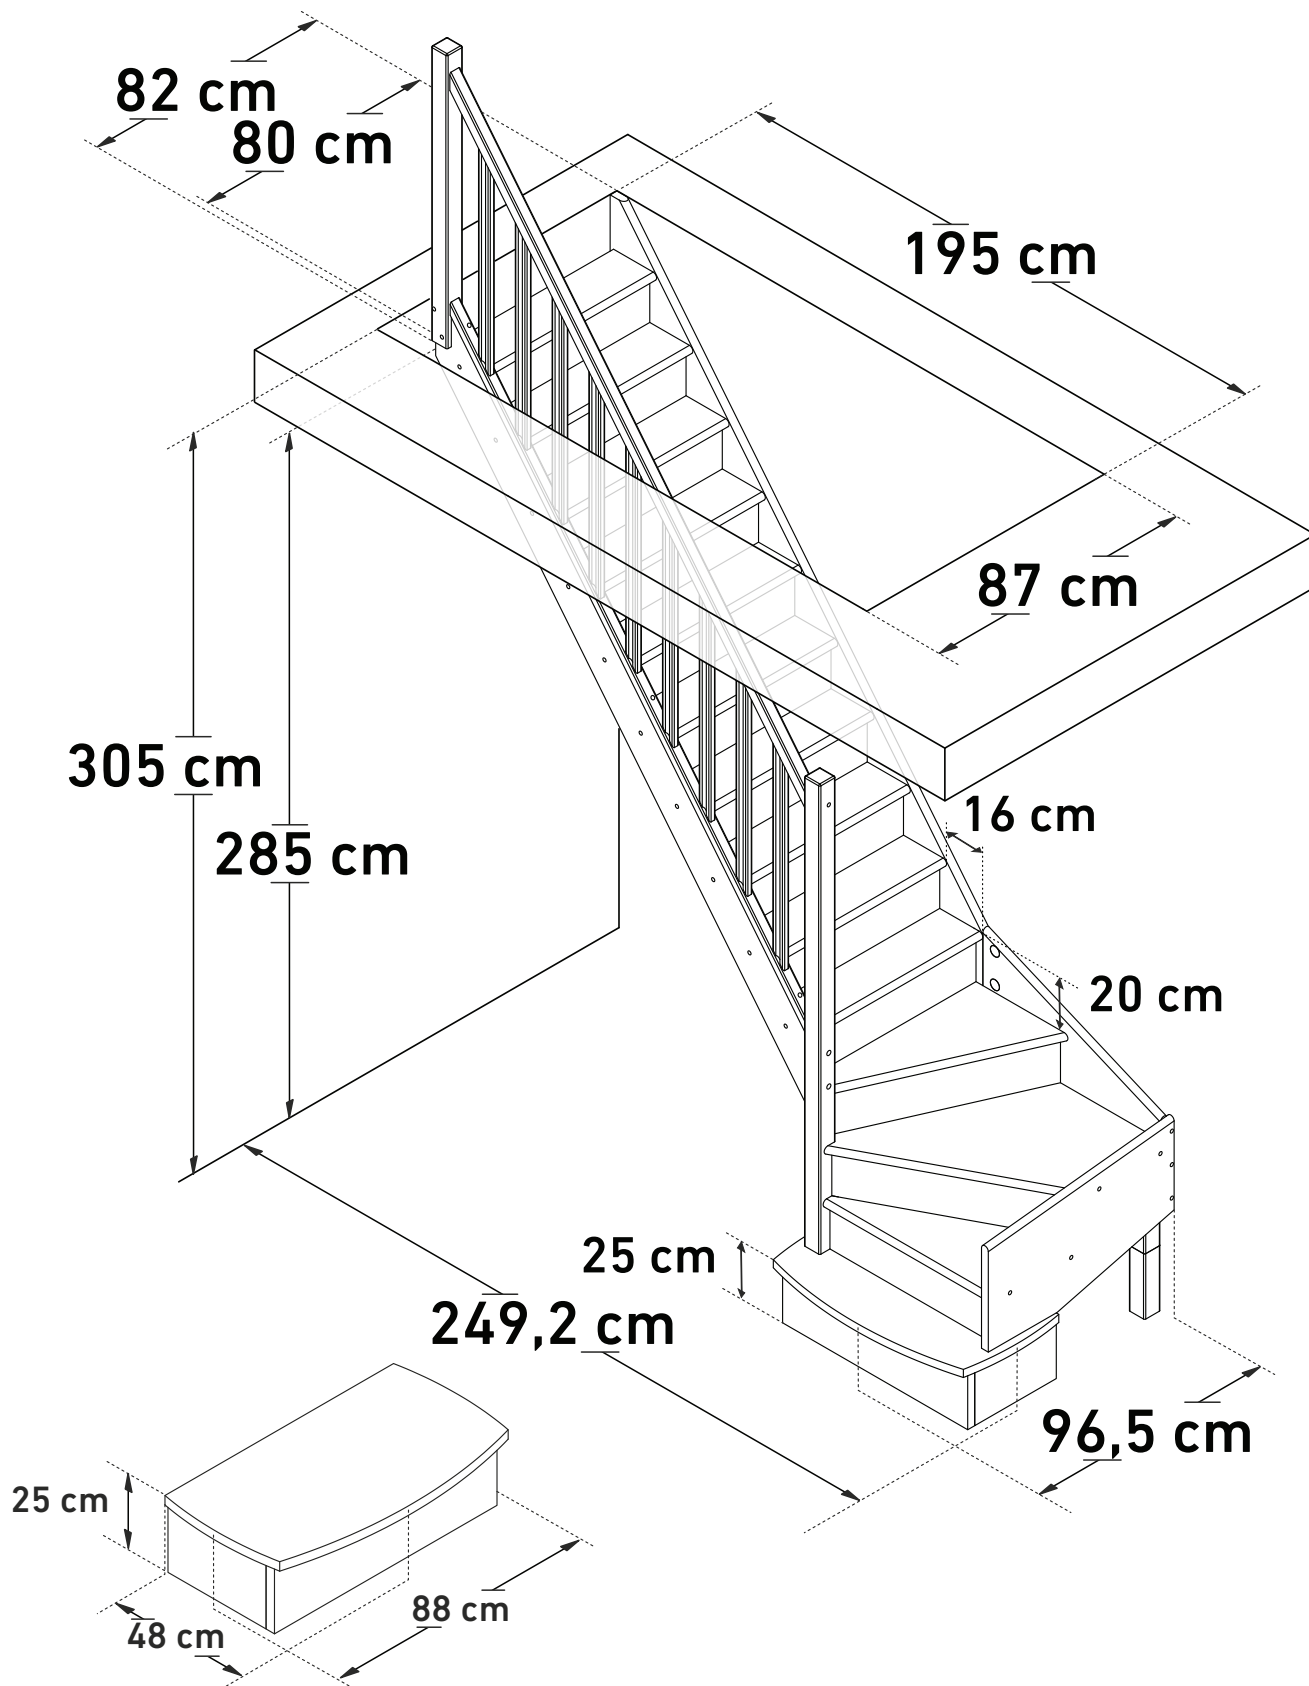

DIMENSIONS

TRADI ECO

(1/4 TURN DOWN LEFT)

SOGEM

06062450

Space saving
51,34°

Height
95 cm

Space, balusters
11 cm

www.sogem-sa.com

DIMENSIONS

TRADI ECO

(1/4 TURN DOWN LEFT, BULLNOSE)

SOGEM

06062450

Space saving
51,34°

Height
95 cm