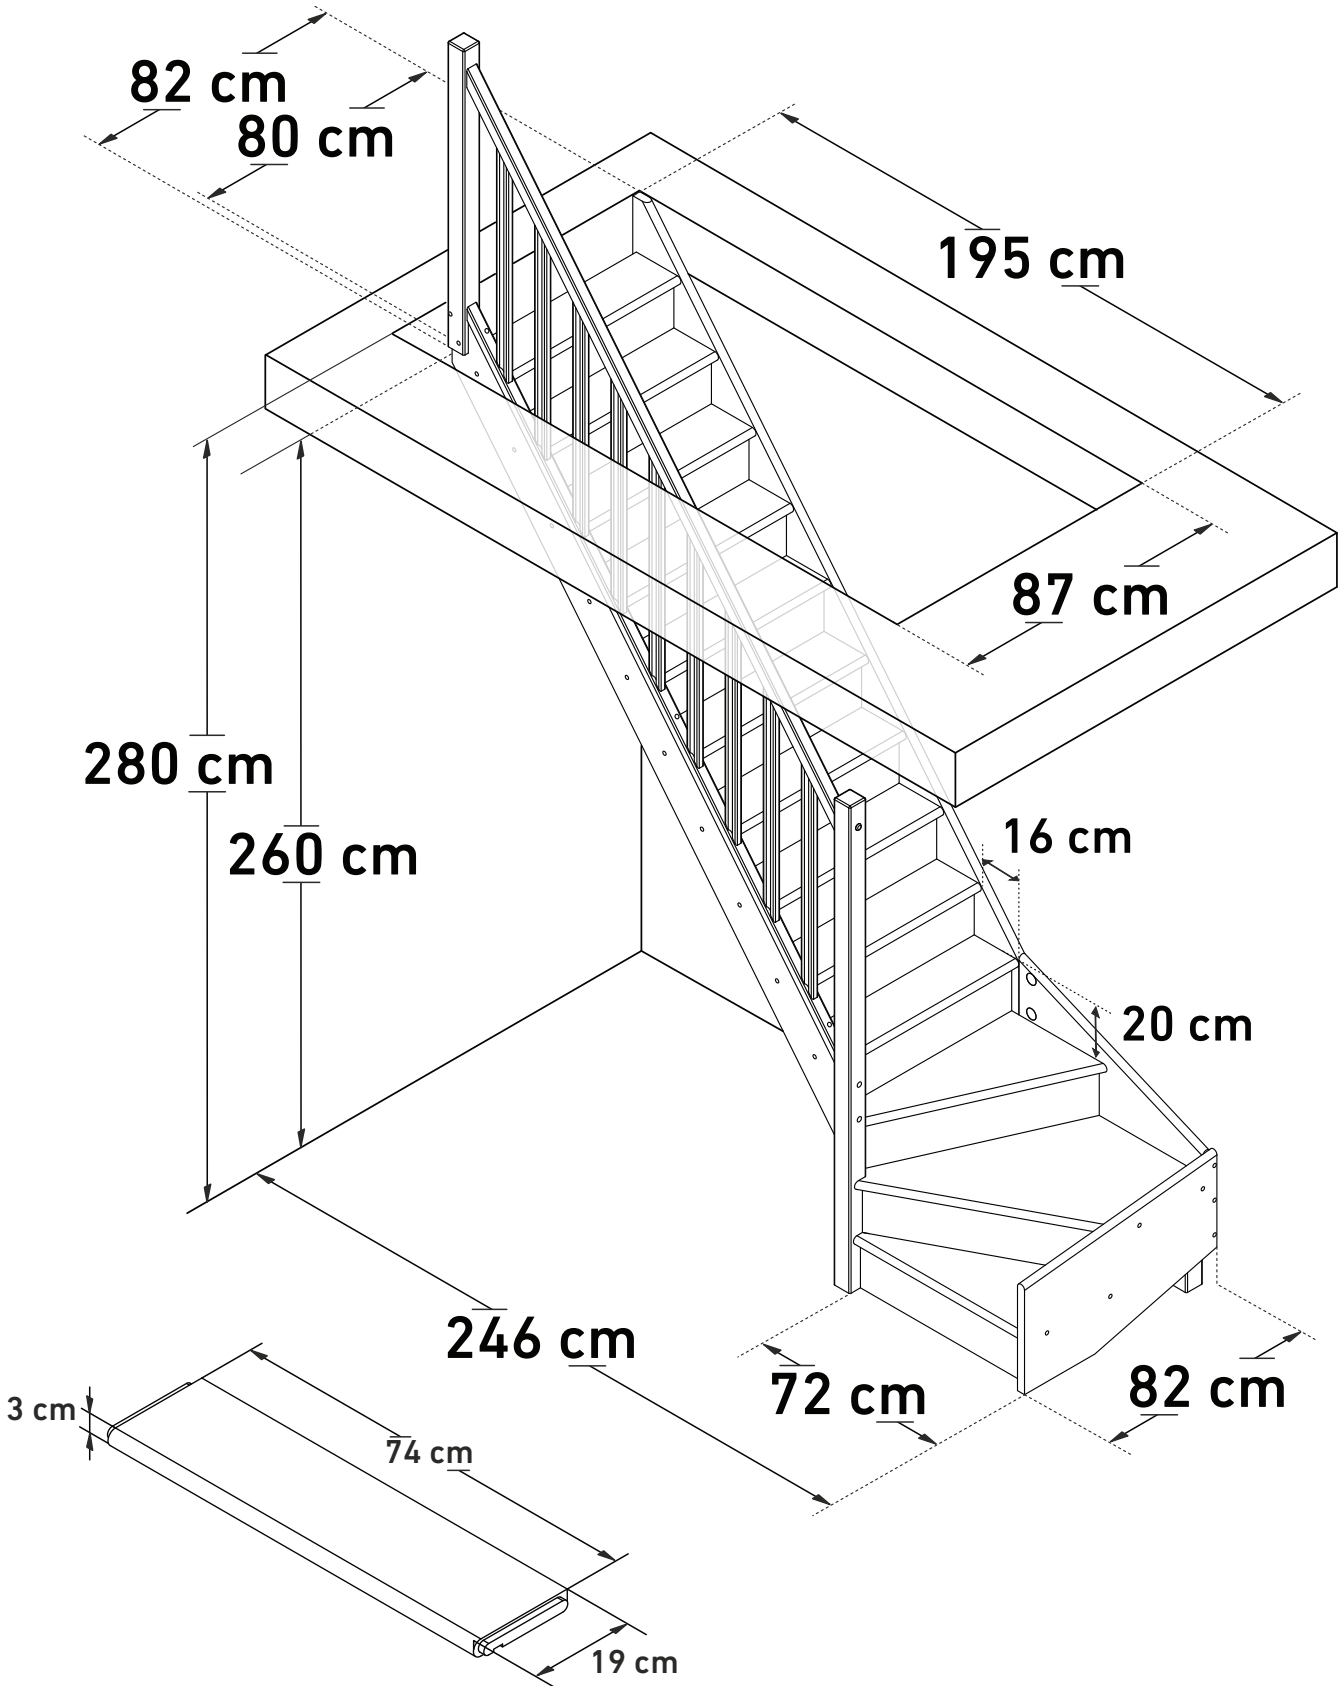

DIMENSIONS

TRADI ECO

(1/4 TURN DOWN LEFT)

SOGEM

06062450

Space saving
51,34°

Height
95 cm

Space, balusters
11 cm

www.sogem-sa.com

DIMENSIONS

TRADI ECO

(1/4 TURN DOWN LEFT, BULLNOSE)

SOGEM

06062450

Space saving
51,34°

Height
95 cm