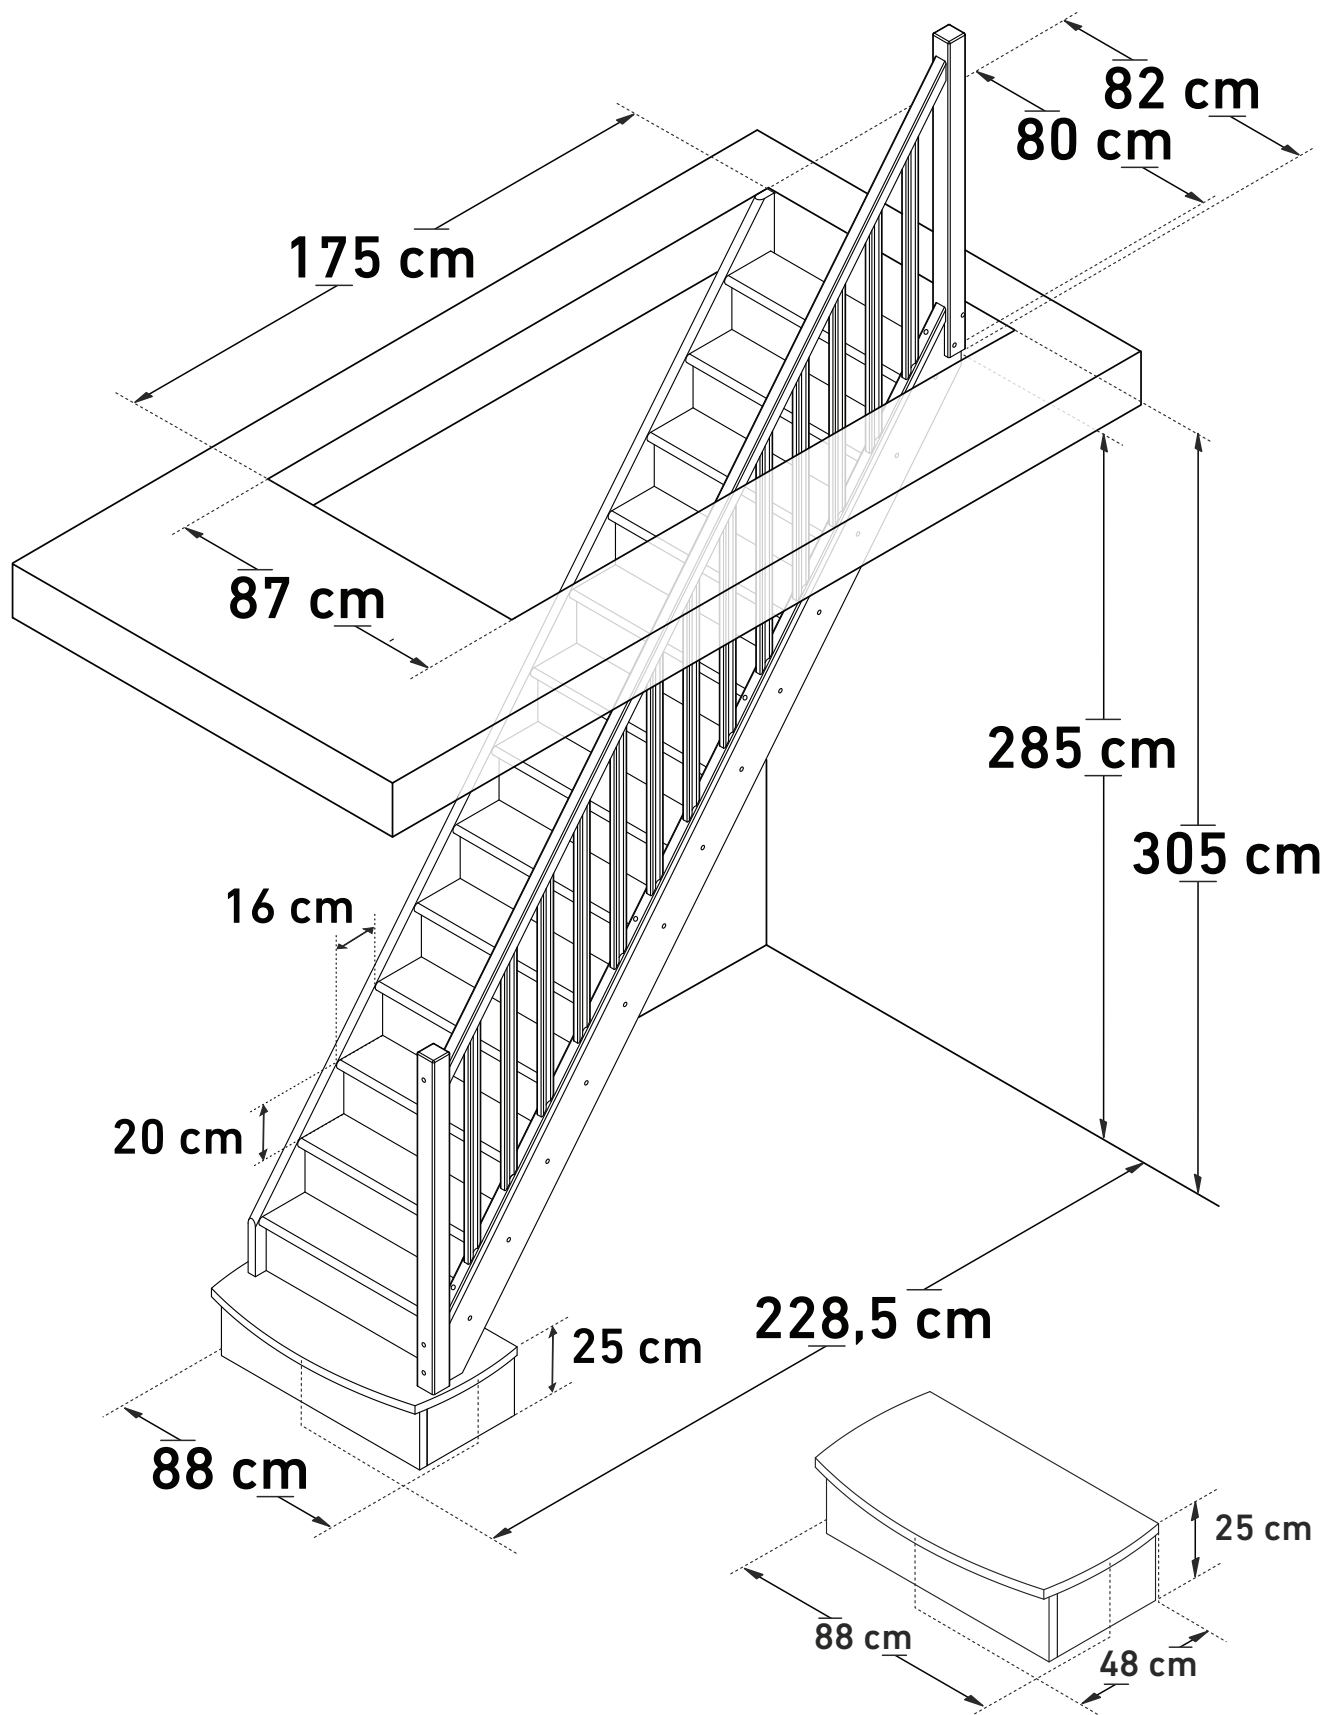

DIMENSIONS

TRADI ECO (STRAIGHT FLIGHT)

SOGEM

27032550

Space saving
51,34°

Height
95 cm

Space, balusters
10 cm

www.sogem-sa.com

DIMENSIONS

TRADI ECO (STRAIGHT FLIGHT, BULLNOSE)

SOGEM

27032550

Space saving
51,34°

Height
95 cm

Space, balusters
10 cm

www.sogem-sa.com