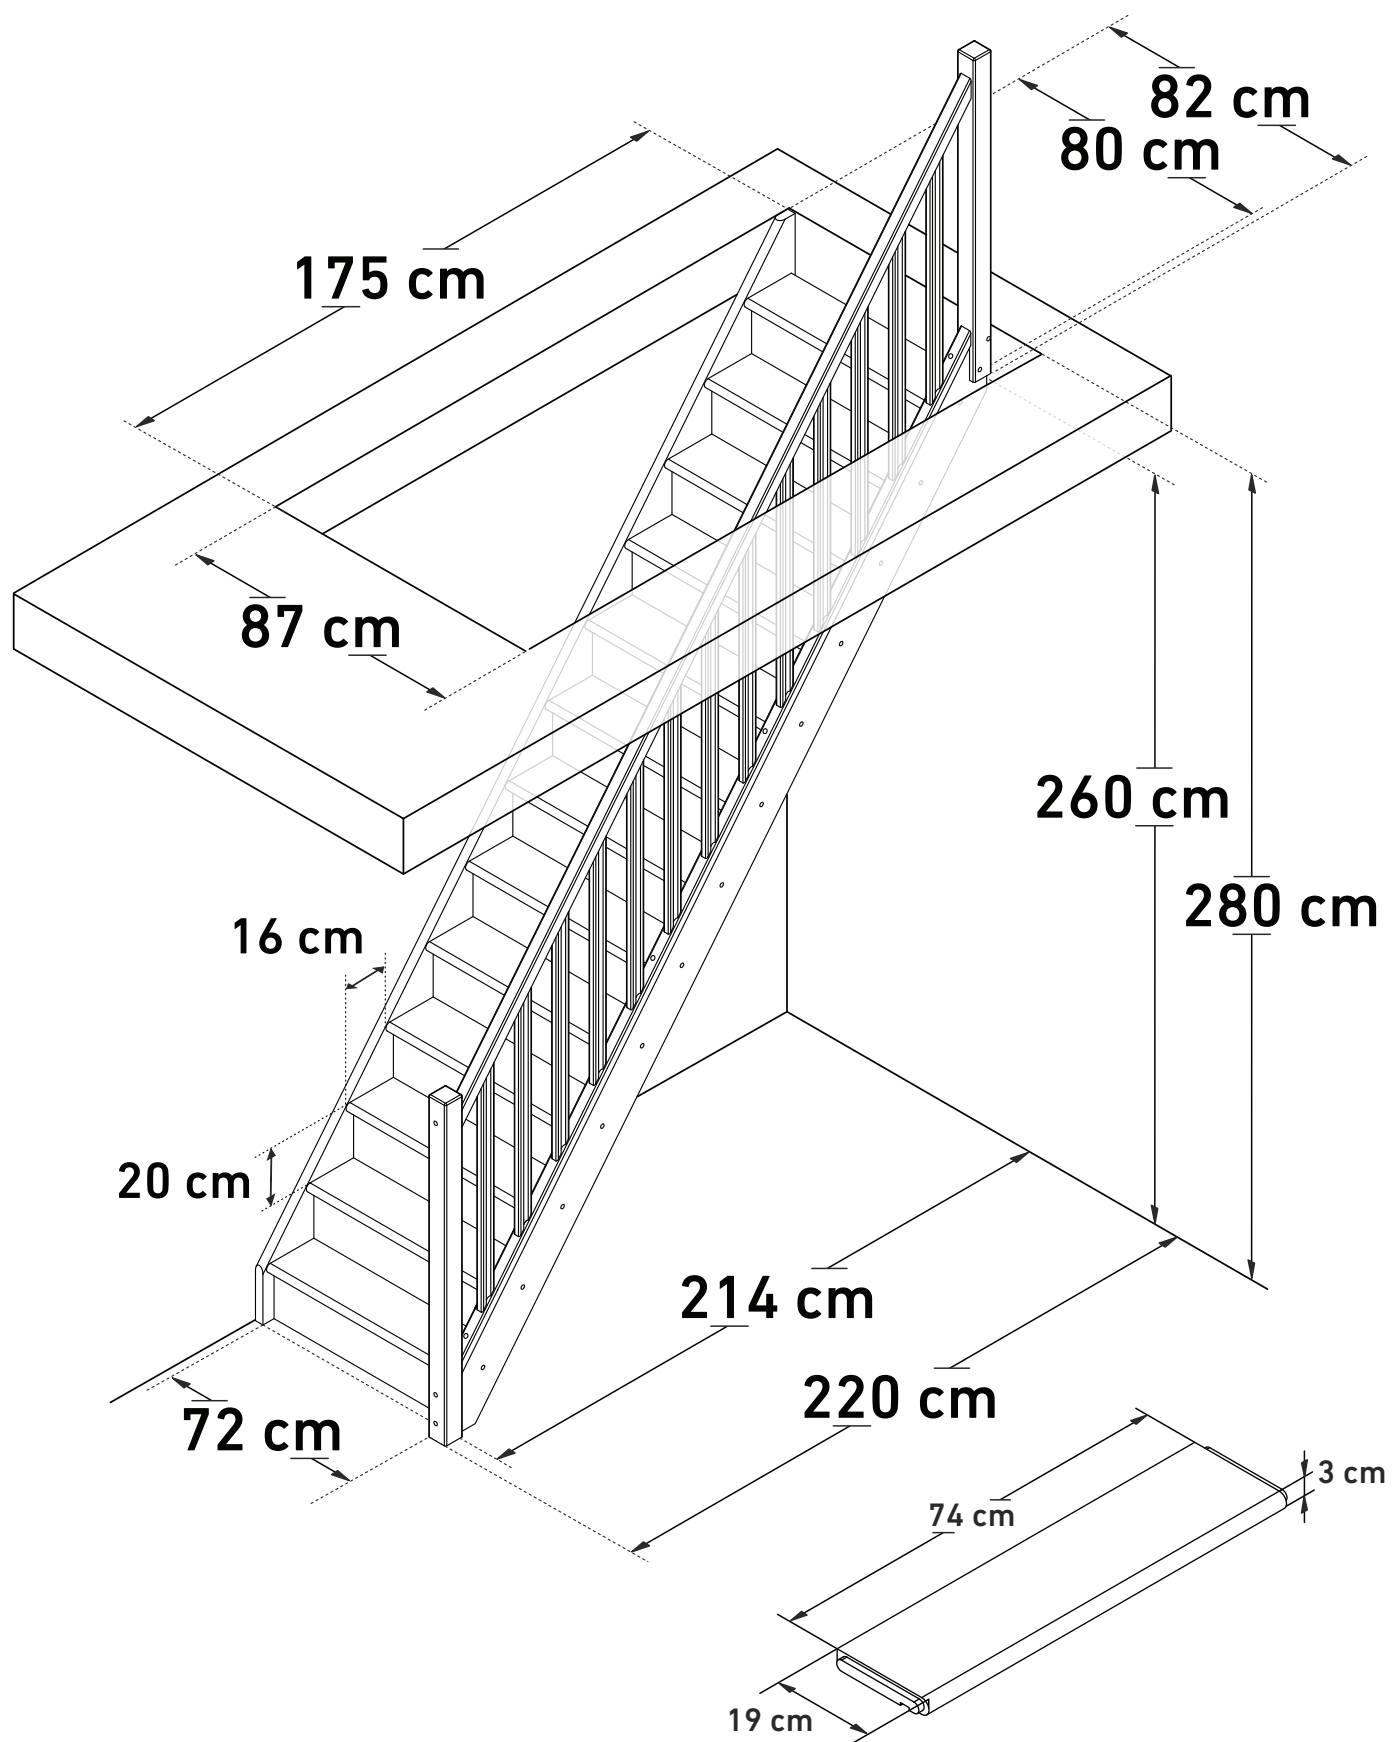

DIMENSIONS

TRADI ECO (STRAIGHT FLIGHT)

SOGEM

27032550

Space saving
51,34°

Height
95 cm

Space, balusters
10 cm

www.sogem-sa.com

DIMENSIONS

TRADI ECO (STRAIGHT FLIGHT, BULLNOSE)

SOGEM

27032550

Space saving
51,34°

Height
95 cm

Space, balusters
10 cm

www.sogem-sa.com