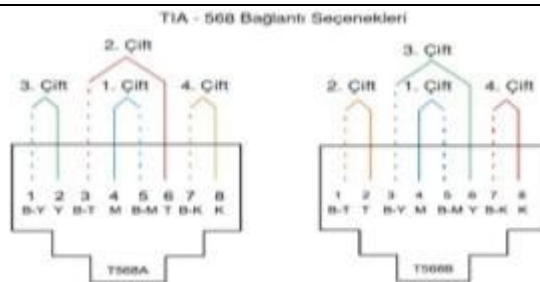

SCHEMA DE CONEXIUNE ELECTRICĂ/ WIRING DIAGRAM

SCHEMĂ CIRCUIT/ CIRCUIT DIAGRAM