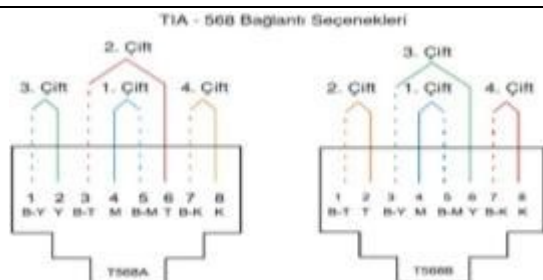

SCHEMA DE CONEXIUNE ELECTRICĂ/ WIRING DIAGRAM

SCHEMĂ CIRCUIT/ CIRCUIT DIAGRAM