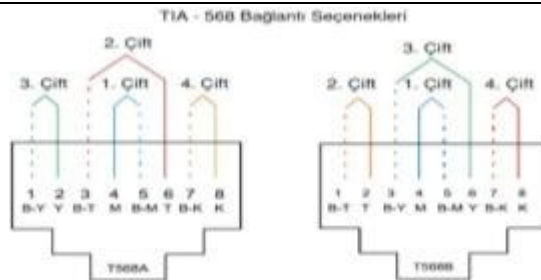

SCHEMA DE CONEXIUNE ELECTRICĂ/ WIRING DIAGRAM

SCHEMĂ CIRCUIT/ CIRCUIT DIAGRAM