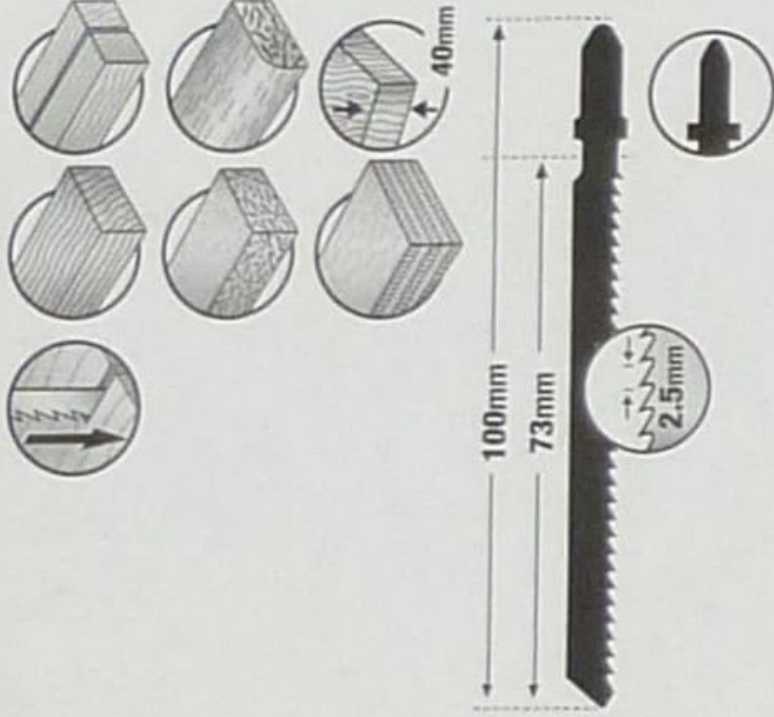

DEWALT®

HCS

FITS/POUR/FÜR/DOOR
DEWALT, AEG, Atlas
Copco, Bosch, Casals,
Elu, Festo, Flex, Hilti,
Hitachi, Kango, Kress,
Mafell, Makita, Metabo,
Milwaukee, Perles, Skil

DT2053-QZ
494384-16

DEWALT D-65510, Idstein, Germany Made in Switzerland