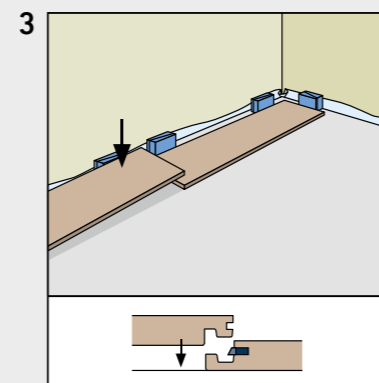

SUPERIOR STANDARD PLUS

SWISS KRONO TEX GMBH & CO. KG
 Wittstocker Chaussee 1
 D-16909 Heiligengrabe / Germany
www.swisskrono.com/de

REMOVAL

Installation clips:
 YouTube - Chanel
SWISS KRONO
 Heiligengrabe