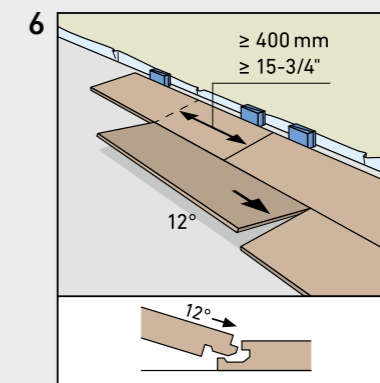

SUPERIOR STANDARD PLUS

SWISS KRONO TEX GMBH & CO. KG
 Wittstocker Chaussee 1
 D-16909 Heiligengrabe / Germany
www.swisskrono.com/de

REMOVAL

Installation clips:
 YouTube - Chanel
SWISS KRONO
 Heiligengrabe