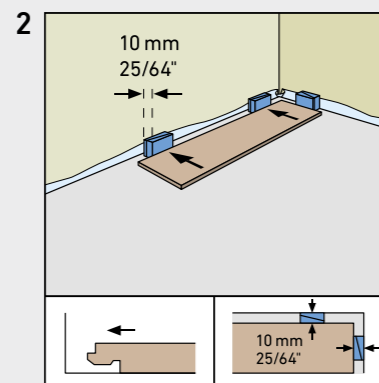

SUPERIOR STANDARD PLUS

SWISS KRONO TEX GMBH & CO. KG
 Wittstocker Chaussee 1
 D-16909 Heiligengrabe / Germany
www.swisskrono.com/de

REMOVAL

Installation clips:
 YouTube - Chanel
SWISS KRONO
 Heiligengrabe