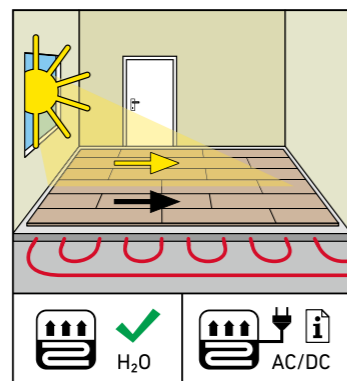

SUPERIOR STANDARD PLUS

SWISS KRONO TEX GMBH & CO. KG
 Wittstocker Chaussee 1
 D-16909 Heiligengrabe / Germany
www.swisskrono.com/de

REMOVAL

Installation clips:
 YouTube - Chanel
SWISS KRONO
 Heiligengrabe