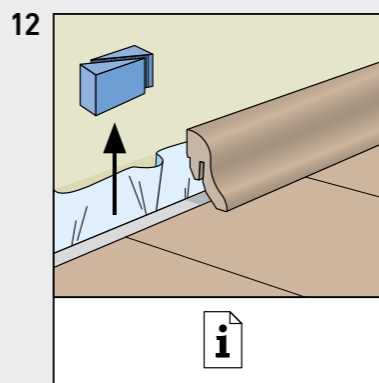

SUPERIOR STANDARD PLUS

SWISS KRONO TEX GMBH & CO. KG
 Wittstocker Chaussee 1
 D-16909 Heiligengrabe / Germany
www.swisskrono.com/de

REMOVAL

Installation clips:
 YouTube - Chanel
SWISS KRONO
 Heiligengrabe