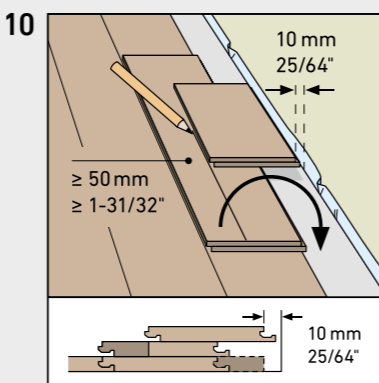

SUPERIOR STANDARD PLUS

SWISS KRONO TEX GMBH & CO. KG
 Wittstocker Chaussee 1
 D-16909 Heiligengrabe / Germany
www.swisskrono.com/de

REMOVAL

Installation clips:
 YouTube - Chanel
SWISS KRONO
 Heiligengrabe