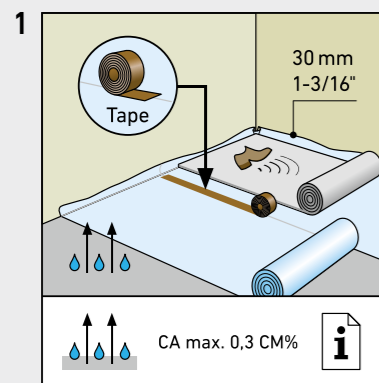

SUPERIOR STANDARD PLUS

SWISS KRONO TEX GMBH & CO. KG
 Wittstocker Chaussee 1
 D-16909 Heiligengrabe / Germany
www.swisskrono.com/de

REMOVAL

Installation clips:
 YouTube - Chanel
SWISS KRONO
 Heiligengrabe