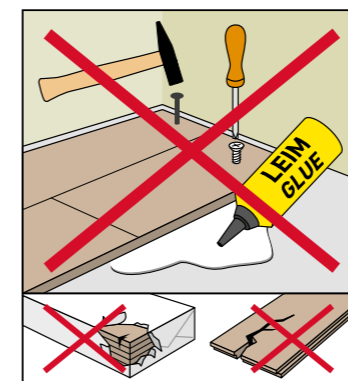

SUPERIOR STANDARD PLUS

SWISS KRONO TEX GMBH & CO. KG
 Wittstocker Chaussee 1
 D-16909 Heiligengrabe / Germany
www.swisskrono.com/de

REMOVAL

Installation clips:
 YouTube - Chanel
SWISS KRONO
 Heiligengrabe