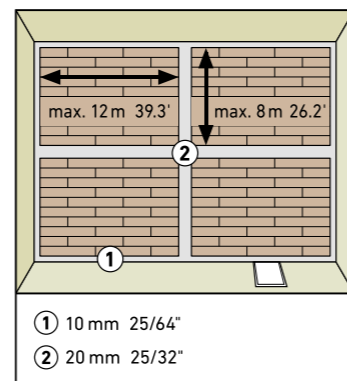

SUPERIOR STANDARD PLUS

SWISS KRONO TEX GMBH & CO. KG
 Wittstocker Chaussee 1
 D-16909 Heiligengrabe / Germany
www.swisskrono.com/de

REMOVAL

Installation clips:
 YouTube - Chanel
SWISS KRONO
 Heiligengrabe