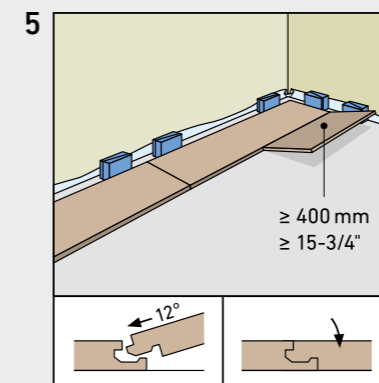

SUPERIOR STANDARD PLUS

SWISS KRONO TEX GMBH & CO. KG
 Wittstocker Chaussee 1
 D-16909 Heiligengrabe / Germany
www.swisskrono.com/de

REMOVAL

Installation clips:
 YouTube - Chanel
SWISS KRONO
 Heiligengrabe