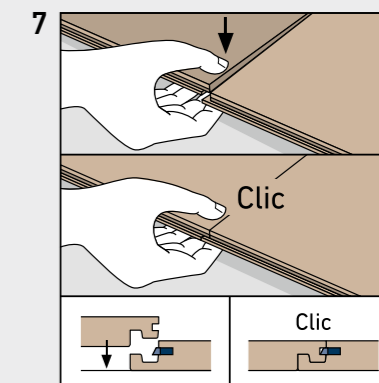

SUPERIOR STANDARD PLUS

SWISS KRONO TEX GMBH & CO. KG
 Wittstocker Chaussee 1
 D-16909 Heiligengrabe / Germany
www.swisskrono.com/de

REMOVAL

Installation clips:
 YouTube - Chanel
SWISS KRONO
 Heiligengrabe