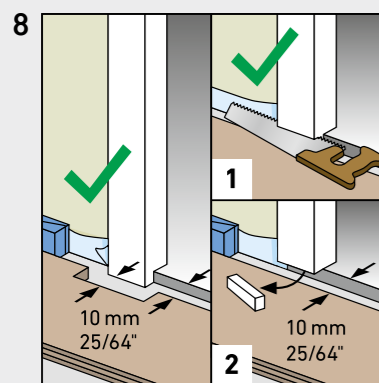

SUPERIOR STANDARD PLUS

SWISS KRONO TEX GMBH & CO. KG
 Wittstocker Chaussee 1
 D-16909 Heiligengrabe / Germany
www.swisskrono.com/de

REMOVAL

Installation clips:
 YouTube - Chanel
SWISS KRONO
 Heiligengrabe