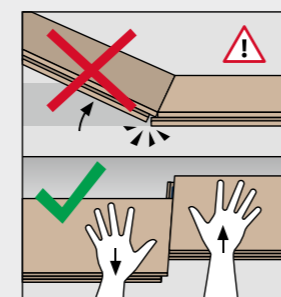

SUPERIOR STANDARD PLUS

SWISS KRONO TEX GMBH & CO. KG
 Wittstocker Chaussee 1
 D-16909 Heiligengrabe / Germany
www.swisskrono.com/de

REMOVAL

Installation clips:
 YouTube - Chanel
SWISS KRONO
 Heiligengrabe