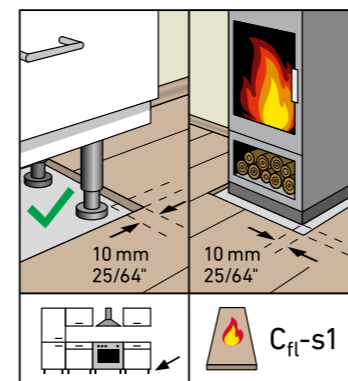

SUPERIOR STANDARD PLUS

SWISS KRONO TEX GMBH & CO. KG
 Wittstocker Chaussee 1
 D-16909 Heiligengrabe / Germany
www.swisskrono.com/de

REMOVAL

Installation clips:
 YouTube - Chanel
SWISS KRONO
 Heiligengrabe