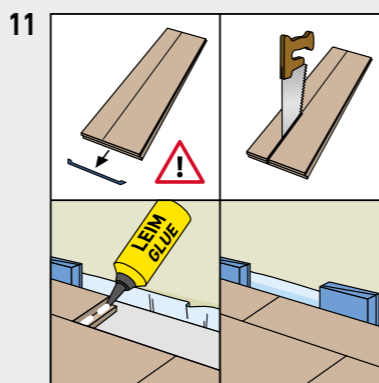

SUPERIOR STANDARD PLUS

SWISS KRONO TEX GMBH & CO. KG
 Wittstocker Chaussee 1
 D-16909 Heiligengrabe / Germany
www.swisskrono.com/de

REMOVAL

Installation clips:
 YouTube - Chanel
SWISS KRONO
 Heiligengrabe