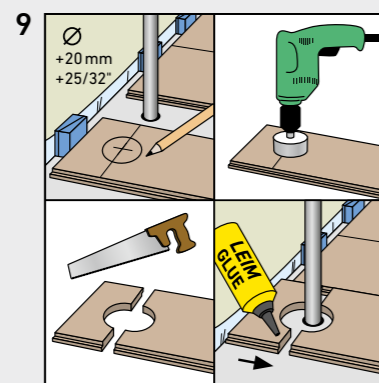

SUPERIOR STANDARD PLUS

SWISS KRONO TEX GMBH & CO. KG
 Wittstocker Chaussee 1
 D-16909 Heiligengrabe / Germany
www.swisskrono.com/de

REMOVAL

Installation clips:
 YouTube - Chanel
SWISS KRONO
 Heiligengrabe