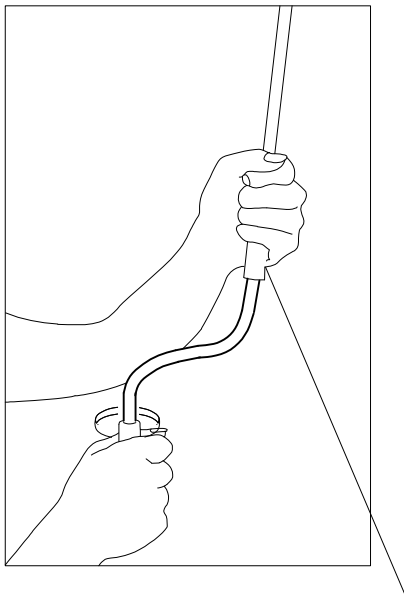

Importator: Nextprofil SRL
RO26476653

comenzi@qdecor.ro
+40 771 380 992

www.qdecor.ro
Chitila, IF