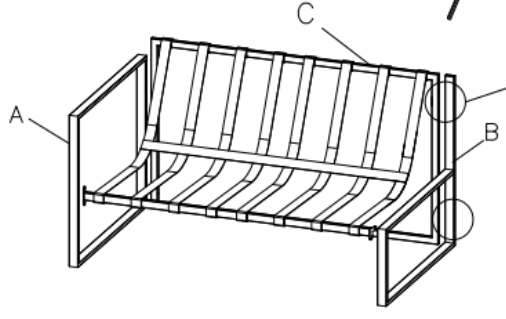

Corner Set

GARDEN CORNER SET

hd
HOMEdecor
S O F I A

Item #: HD-10997

Description: GARDEN CORNER SET

Material (tables, sofa frame): Steel, with powder coating

Material (sofa): 38 mm Polyester Tape

Material (single cushion): 1000g PP cotton, 200g Spun Polyester

Material (double cushion): 2000g PP cotton, 200g Spun Polyester

Size (small table): 48 x 48 x 40 cm

Size (big table): 65 x 42 x 35 cm

Size (corner sofa): 104 x 104 x 67 cm

Size (double sofa): 70 x 106 x 67 cm

Bearing Capacity (per seat): 80 kg

Bearing Capacity (small table): 10 kg

Bearing Capacity (big table): 15 kg

A	B	B1	C	C1	D	E
						 M6*16
2	1	1	1	1	2	4

F	G	H	I	J	K	L
 M6*40	 M6*65					
8	4	16	8	16	8	1

M
1

3

4

5

6

A2	B2	C2	D1	E	F	G1
				 M6*16	 M6*40	 M6*60
1	1	1	1	12	4	2

H	I	J	K	L	M	N
						
18	2	18	2	1	1	1

O	P
	
1	2

1

2