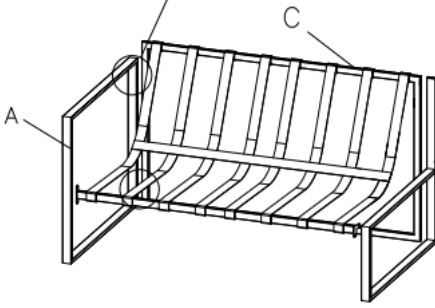

Corner Set

GARDEN CORNER SET

hd
HOMEdecor
S O F I A

Item #: HD-10997

Description: GARDEN CORNER SET

Material (tables, sofa frame): Steel, with powder coating

Material (sofa): 38 mm Polyester Tape

Material (single cushion): 1000g PP cotton, 200g Spun Polyester

Material (double cushion): 2000g PP cotton, 200g Spun Polyester

Size (small table): 48 x 48 x 40 cm

Size (big table): 65 x 42 x 35 cm

Size (corner sofa): 104 x 104 x 67 cm

Size (double sofa): 70 x 106 x 67 cm

Bearing Capacity (per seat): 80 kg

Bearing Capacity (small table): 10 kg

Bearing Capacity (big table): 15 kg

A	B	B1	C	C1	D	E
						 M6*16
2	1	1	1	1	2	4

F	G	H	I	J	K	L
 M6*40	 M6*65					
8	4	16	8	16	8	1

M
1

3

4

5

6

A2	B2	C2	D1	E	F	G1
				 M6*16	 M6*40	 M6*60
1	1	1	1	12	4	2

H	I	J	K	L	M	N
						
18	2	18	2	1	1	1

O	P
	
1	2

1

2