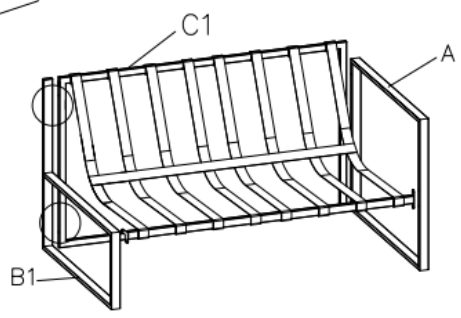

Corner Set

GARDEN CORNER SET

hd
HOMEdecor
S O F I A

Item #: HD-10997

Description: GARDEN CORNER SET

Material (tables, sofa frame): Steel, with powder coating

Material (sofa): 38 mm Polyester Tape

Material (single cushion): 1000g PP cotton, 200g Spun Polyester

Material (double cushion): 2000g PP cotton, 200g Spun Polyester

Size (small table): 48 x 48 x 40 cm

Size (big table): 65 x 42 x 35 cm

Size (corner sofa): 104 x 104 x 67 cm

Size (double sofa): 70 x 106 x 67 cm

Bearing Capacity (per seat): 80 kg

Bearing Capacity (small table): 10 kg

Bearing Capacity (big table): 15 kg

A	B	B1	C	C1	D	E
						 M6*16
2	1	1	1	1	2	4

F	G	H	I	J	K	L
 M6*40	 M6*65					
8	4	16	8	16	8	1

M
1

3

4

5

6

A2	B2	C2	D1	E	F	G1
				 M6*16	 M6*40	 M6*60
1	1	1	1	12	4	2

H	I	J	K	L	M	N
						
18	2	18	2	1	1	1

O	P
	
1	2

1

2