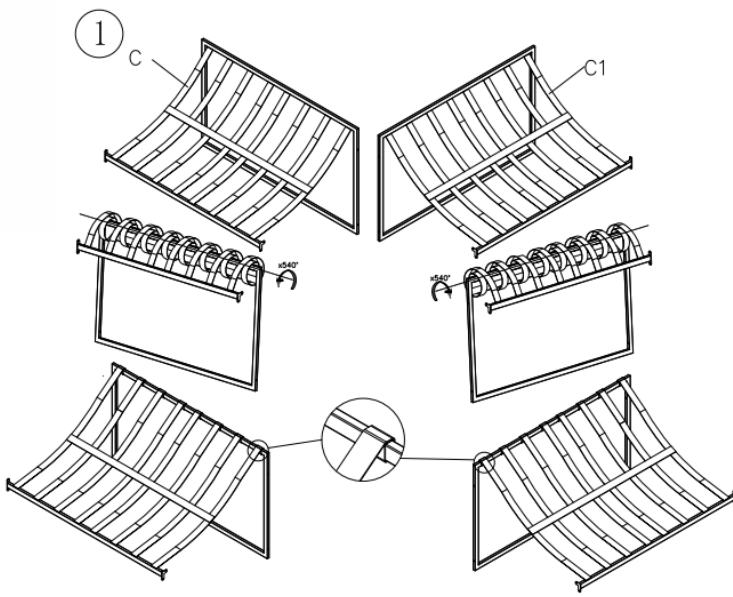

Corner Set

GARDEN CORNER SET

hd
HOMEdecor
S O F I A

Item #: HD-10997

Description: GARDEN CORNER SET

Material (tables, sofa frame): Steel, with powder coating

Material (sofa): 38 mm Polyester Tape

Material (single cushion): 1000g PP cotton, 200g Spun Polyester

Material (double cushion): 2000g PP cotton, 200g Spun Polyester

Size (small table): 48 x 48 x 40 cm

Size (big table): 65 x 42 x 35 cm

Size (corner sofa): 104 x 104 x 67 cm

Size (double sofa): 70 x 106 x 67 cm

Bearing Capacity (per seat): 80 kg

Bearing Capacity (small table): 10 kg

Bearing Capacity (big table): 15 kg

A	B	B1	C	C1	D	E
						 M6*16
2	1	1	1	1	2	4

F	G	H	I	J	K	L
 M6*40	 M6*65					
8	4	16	8	16	8	1

M
1

3