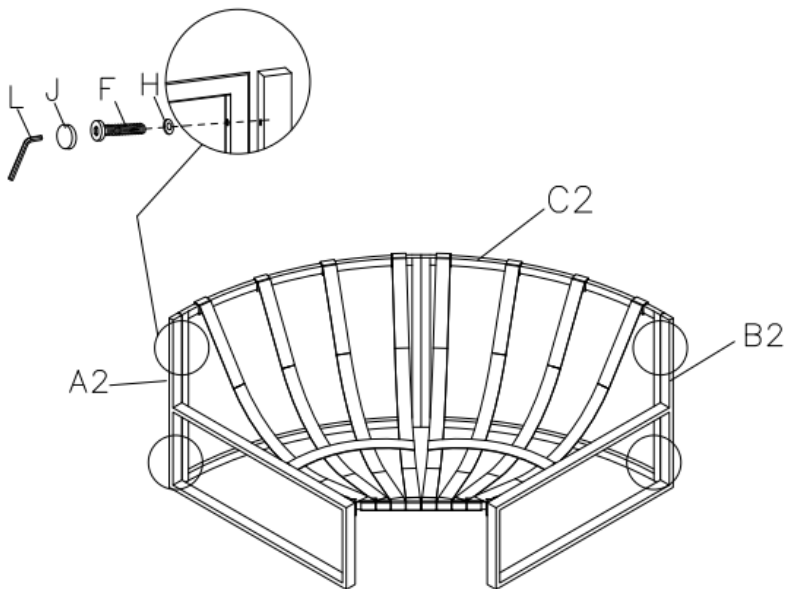

Corner Set

GARDEN CORNER SET

hd
HOMEdecor
S O F I A

Item #: HD-10997

Description: GARDEN CORNER SET

Material (tables, sofa frame): Steel, with powder coating

Material (sofa): 38 mm Polyester Tape

Material (single cushion): 1000g PP cotton, 200g Spun Polyester

Material (double cushion): 2000g PP cotton, 200g Spun Polyester

Size (small table): 48 x 48 x 40 cm

Size (big table): 65 x 42 x 35 cm

Size (corner sofa): 104 x 104 x 67 cm

Size (double sofa): 70 x 106 x 67 cm

4

5

6

A2	B2	C2	D1	E	F	G1
				 M6*16	 M6*40	 M6*60
1	1	1	1	12	4	2

H	I	J	K	L	M	N
						
18	2	18	2	1	1	1

O	P
	
1	2

1

2

3

4

5

6

A3	B3	C3	D2	F1
				
2	1	2	1	1

E1	E	H	L
	 M6*16		
1	16	16	1

BG

ВАЖНО: ЗАПАЗЕТЕ ИНСТРУКЦИИТЕ ПРИ НЕОБХОДИМОСТ ОТ ДОПЪЛНИТЕЛНА СПРАВКА! ПРОЧЕТЕТЕ ВНИМАТЕЛНО!