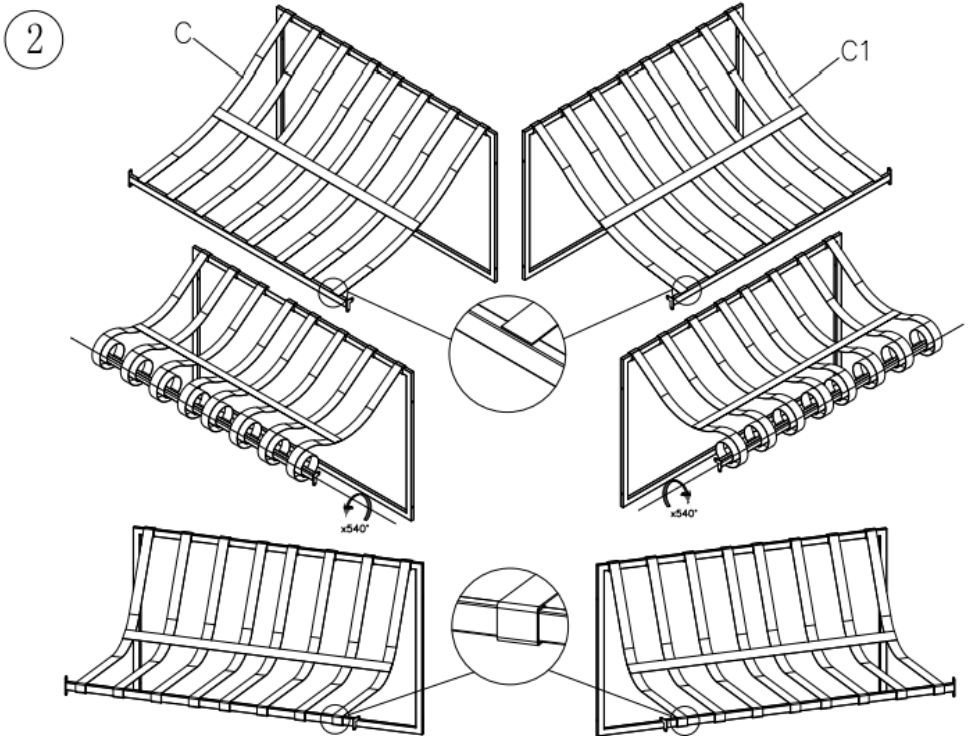

Corner Set

GARDEN CORNER SET

hd
HOMEdecor
S O F I A

Item #: HD-10997

Description: GARDEN CORNER SET

Material (tables, sofa frame): Steel, with powder coating

Material (sofa): 38 mm Polyester Tape

Material (single cushion): 1000g PP cotton, 200g Spun Polyester

Material (double cushion): 2000g PP cotton, 200g Spun Polyester

Size (small table): 48 x 48 x 40 cm

Size (big table): 65 x 42 x 35 cm

Size (corner sofa): 104 x 104 x 67 cm

Size (double sofa): 70 x 106 x 67 cm

Bearing Capacity (per seat): 80 kg

Bearing Capacity (small table): 10 kg

Bearing Capacity (big table): 15 kg

A	B	B1	C	C1	D	E
						 M6*16
2	1	1	1	1	2	4

F	G	H	I	J	K	L
 M6*40	 M6*65					
8	4	16	8	16	8	1

M
1

3