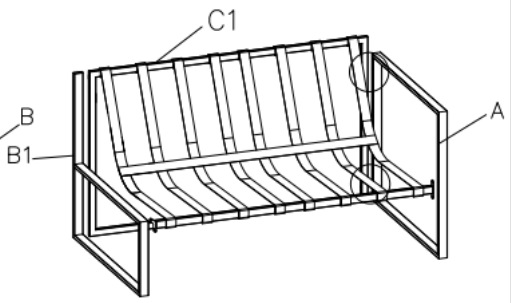

Corner Set

GARDEN CORNER SET

hd
HOMEdecor
S O F I A

Item #: HD-10997

Description: GARDEN CORNER SET

Material (tables, sofa frame): Steel, with powder coating

Material (sofa): 38 mm Polyester Tape

Material (single cushion): 1000g PP cotton, 200g Spun Polyester

Material (double cushion): 2000g PP cotton, 200g Spun Polyester

Size (small table): 48 x 48 x 40 cm

Size (big table): 65 x 42 x 35 cm

Size (corner sofa): 104 x 104 x 67 cm

Size (double sofa): 70 x 106 x 67 cm

Bearing Capacity (per seat): 80 kg

Bearing Capacity (small table): 10 kg

Bearing Capacity (big table): 15 kg

A	B	B1	C	C1	D	E
						 M6*16
2	1	1	1	1	2	4

F	G	H	I	J	K	L
 M6*40	 M6*65					
8	4	16	8	16	8	1

M
1

3

4

5

6

A2	B2	C2	D1	E	F	G1
				 M6*16	 M6*40	 M6*60
1	1	1	1	12	4	2

H	I	J	K	L	M	N
						
18	2	18	2	1	1	1

O	P
	
1	2

1

2