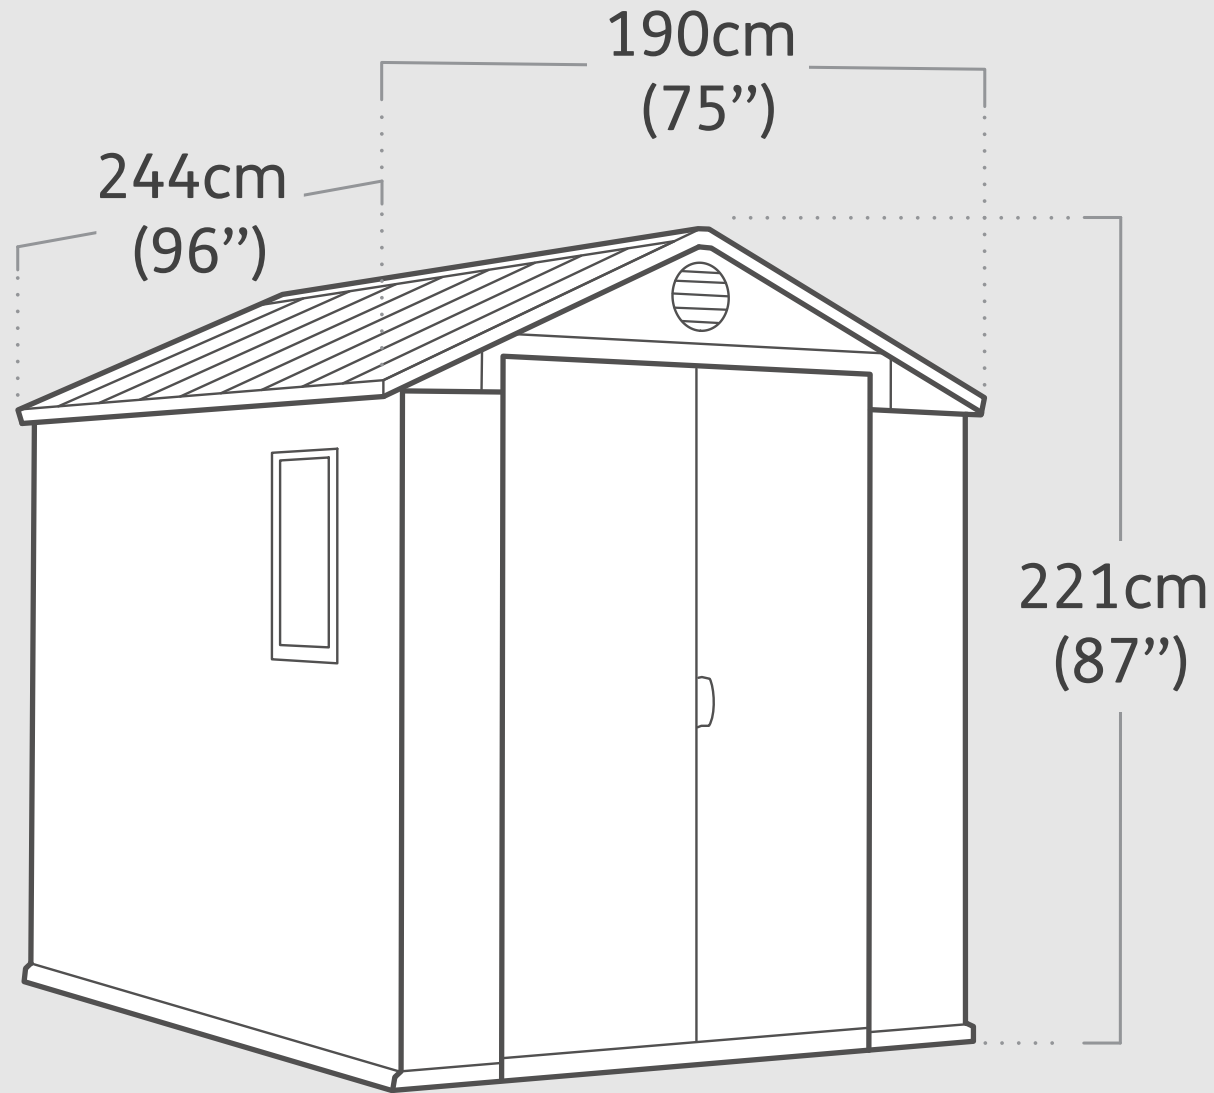

Darwin 6x8
Product Dimensions

Interior Dimensions (WxDxH) : 176x234x212 cm | 69"x92.5"x83.5"