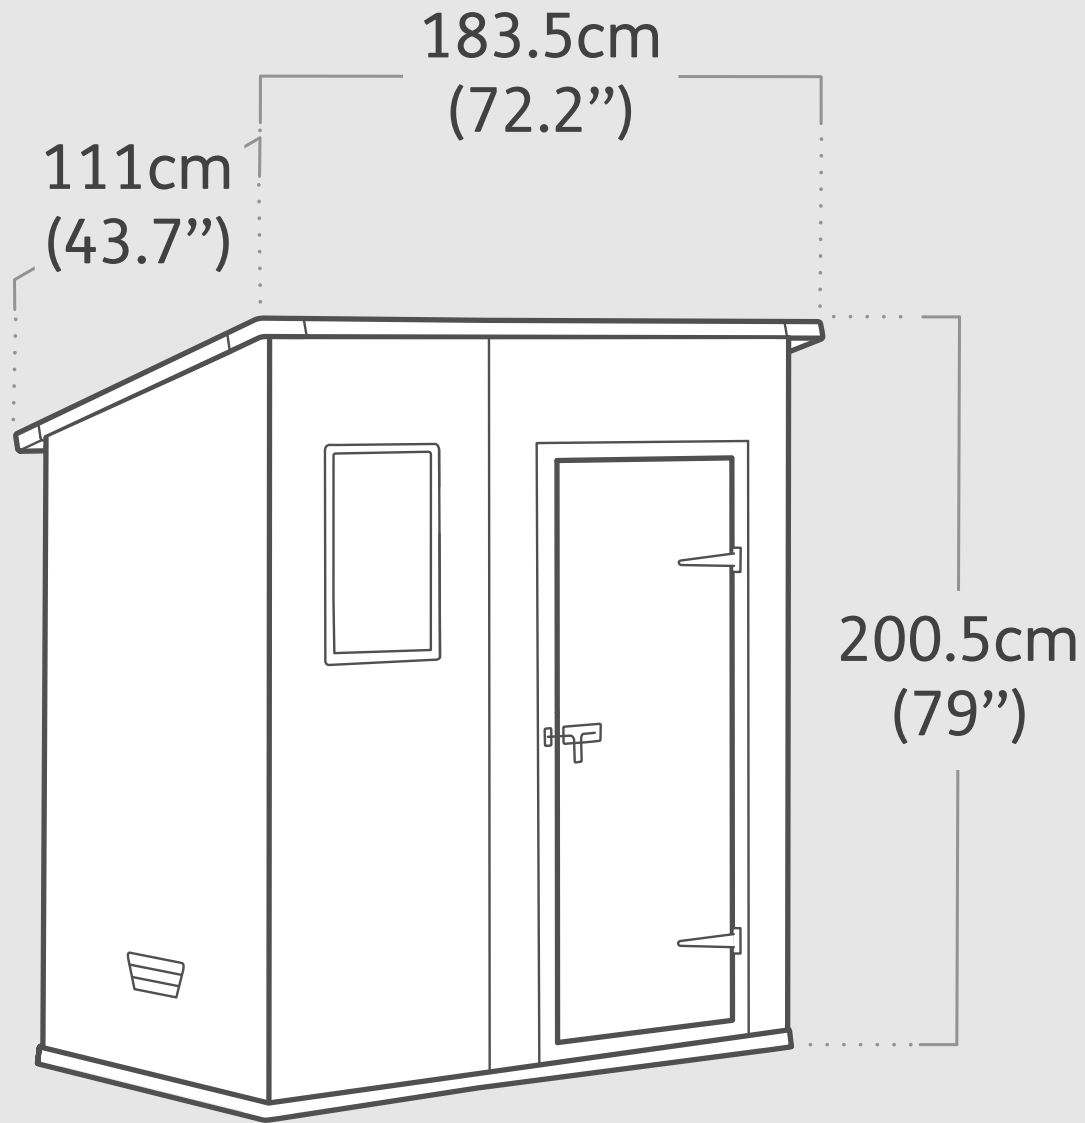

Manor Pent 6x4

Product Dimensions

Interior Dimensions (WxDxH) : 168.5x97x195 cm | 66.3"x38.2"x76.7"