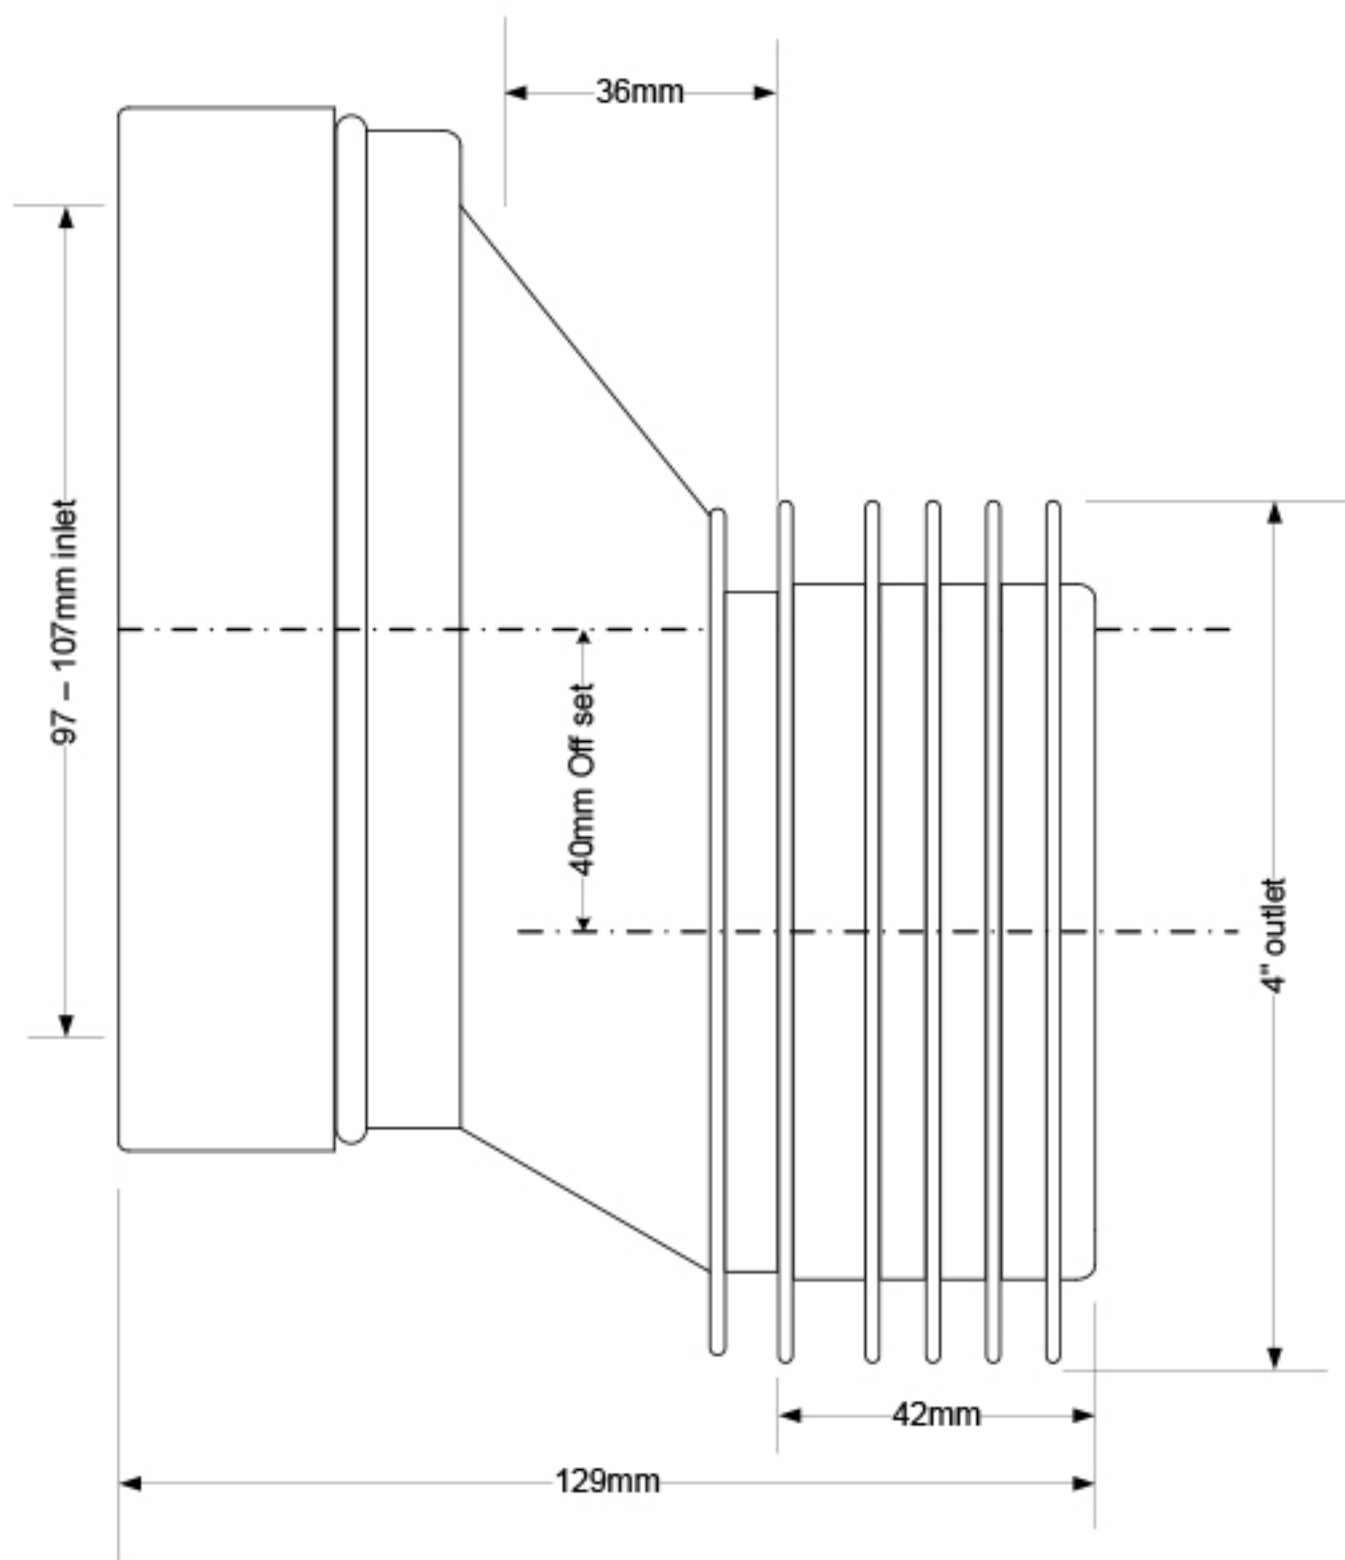

Code:

HC38

© McALPINE
10/03/10

Drawing verified
correct as of:

10.03.10
D.E

DRAWN BY
ELLEN McLELLAN

REVISED
10.03.10

FILENAME
HC38.VSD

SCALE
1:1

DATE
10.03.10