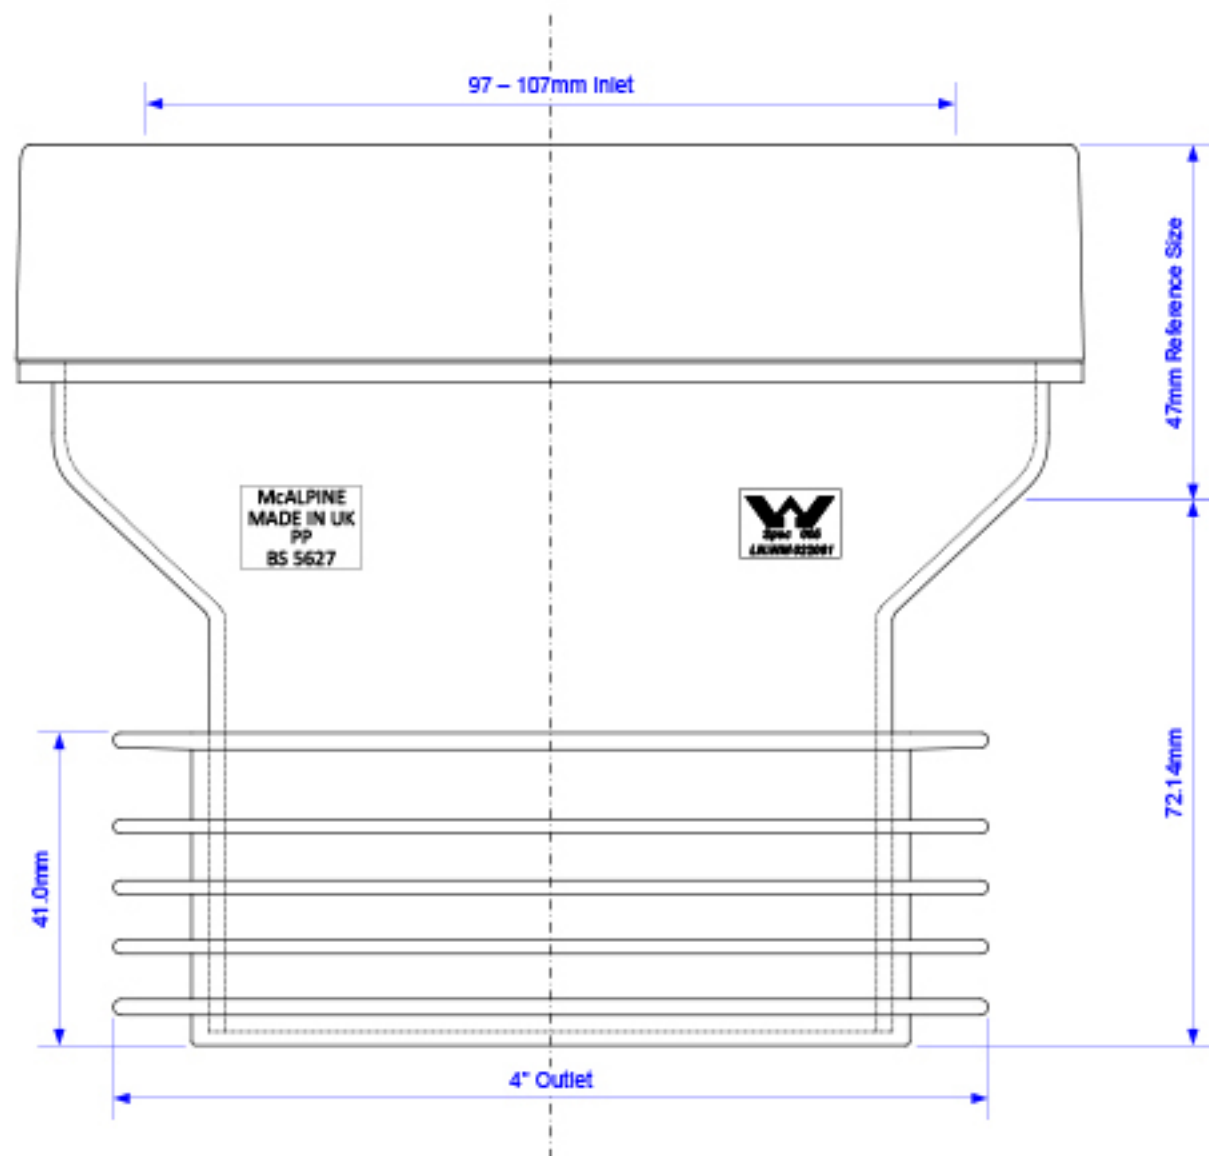

Code:

WC-CON1

© McALPINE
27/10/2021

Drawing verified
correct as of:

DRAWN BY
ANDREW SWAN

REVISED

FILENAME

WC-CON1..VSD

COLOUR MATERIAL
WHITE P.P.

SCALE
1: 1

DATE
27/10/2021