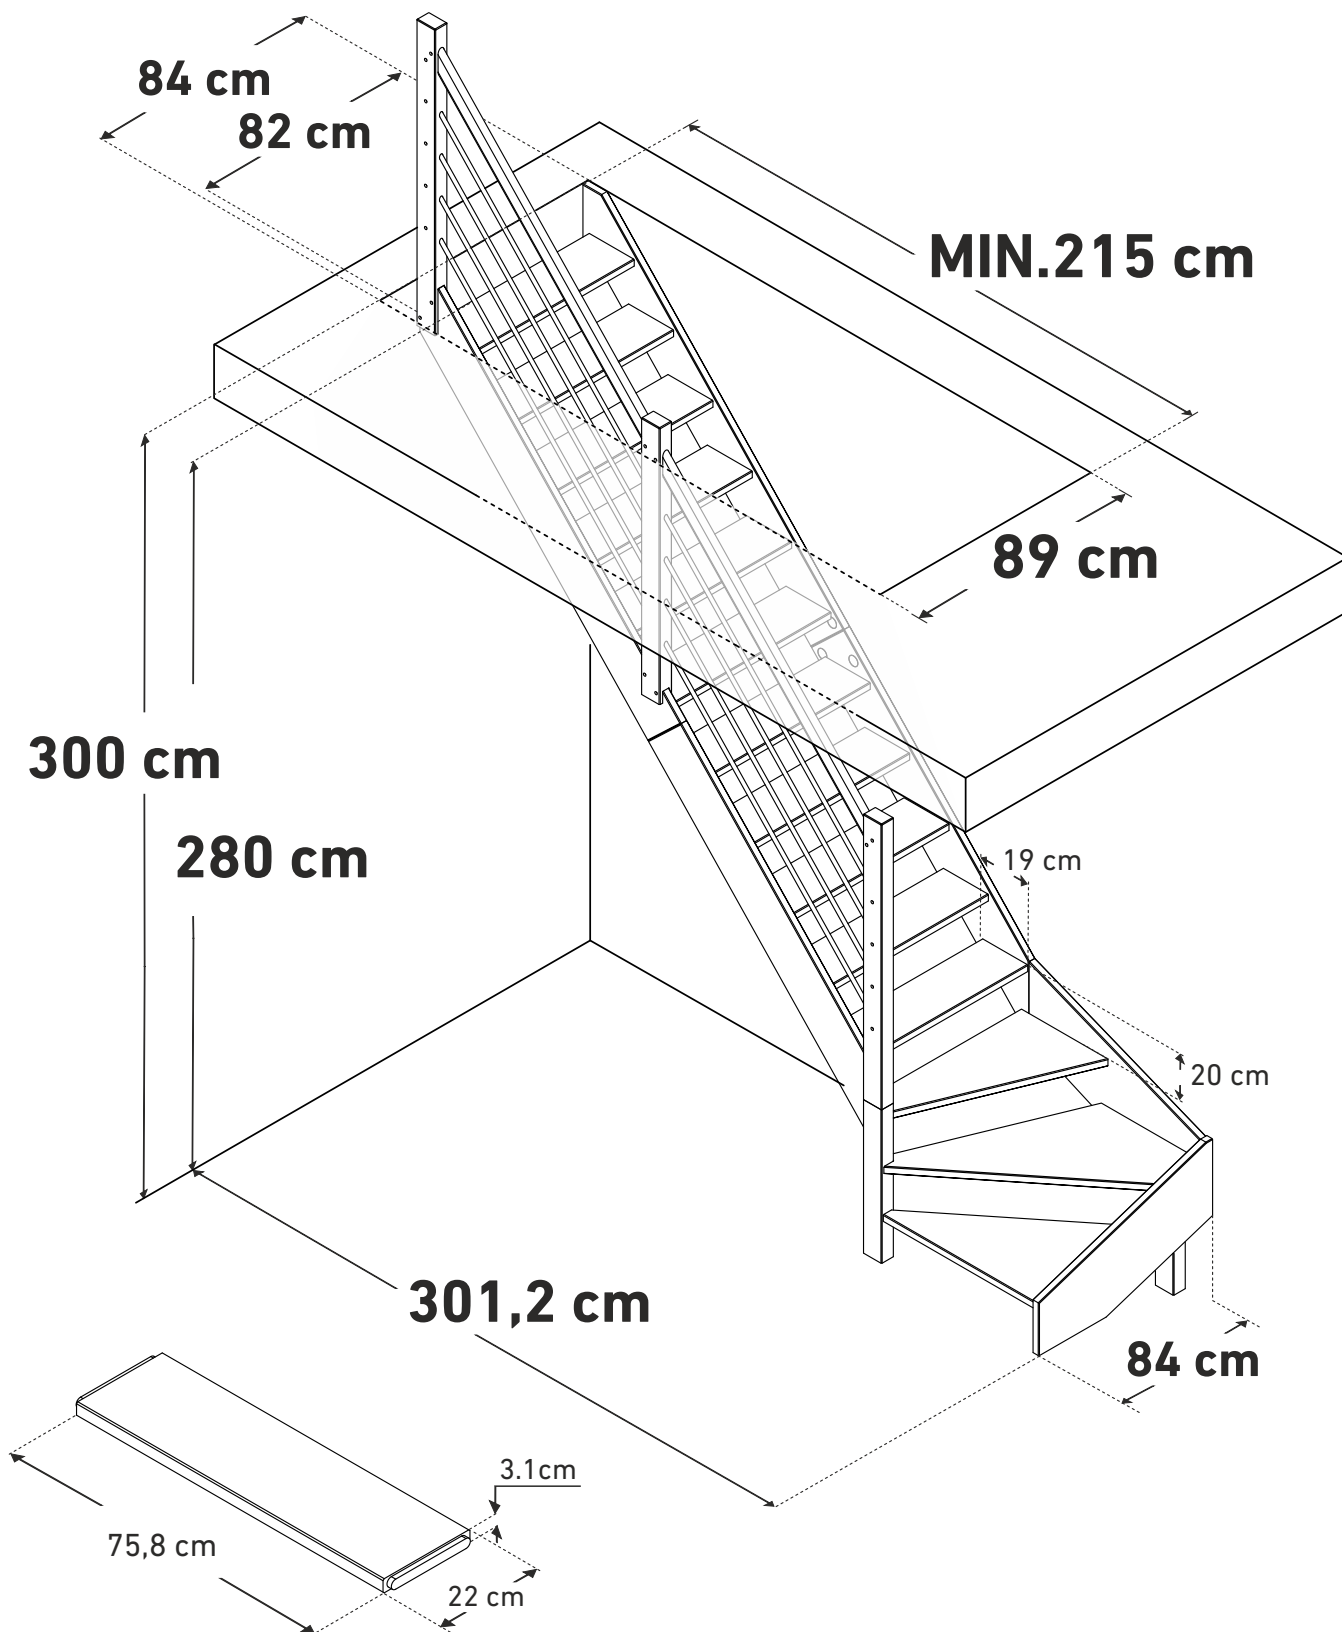

DIMENSIONS

NEVADA (1/4 TURN DOWN LEFT, BANISTER)

SOGEM

13012650

Space saving
46,47°

Height
100 cm

Space, balusters
10,5 cm

www.sogem-sa.com